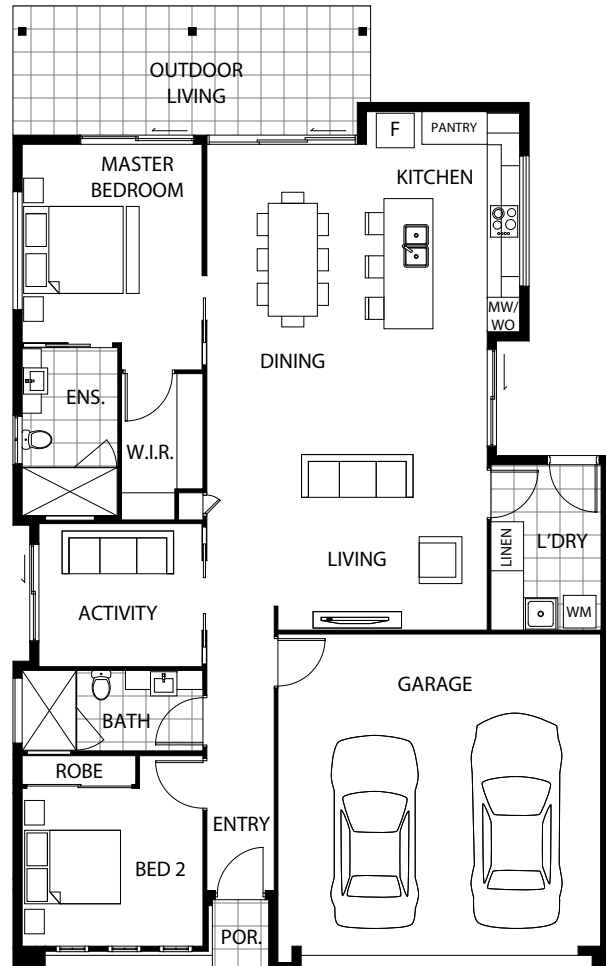

Discover
your future
*The best in over 50's living.
This is your time.*

Miami

173.22 m² | 18.64 SQUARES

BEDROOMS

Bedroom 1 3655 x 3310
Bedroom 2 3505 x 3300

LIVING AREAS

Activity 2630 x 3020
Living / Dining 8945 x 5930
Alfresco 2450 x 6430
Garage 5745 x 5950

TOTAL AREAS

Living Area 118.98 m²
Garage 27.05 m²
Alfresco 15.81 m²
Porch 1.38 m²
Total 173.22 m²
18.64 SQUARES

BED	BATH	LIVING	ALFRESCO	ACTIVITY	GARAGE
					
2	2	1	1	1	2

Artist's impression only. Subject to change without notice.