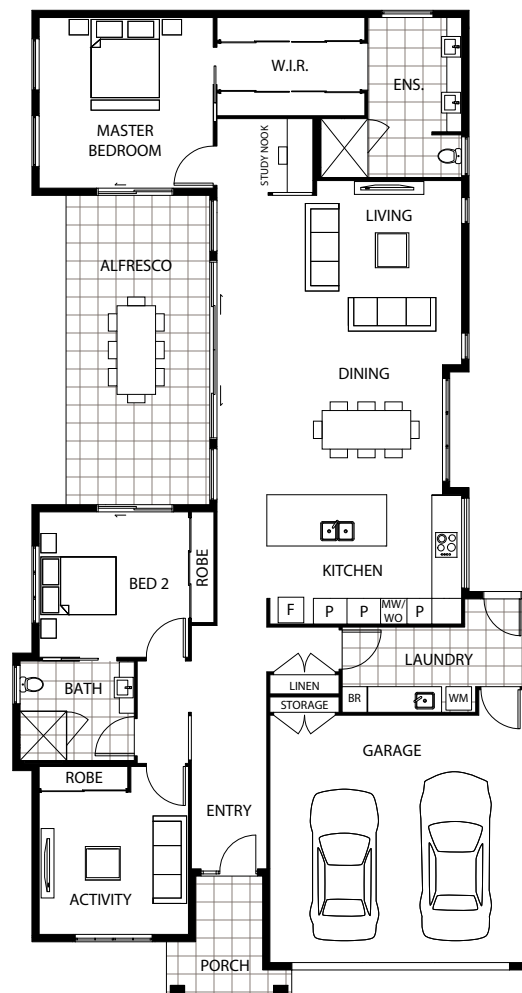

Discover
your future
*The best in over 50's living.
This is your time.*

Sanford

238.11 m² | 25.62 SQUARES

BEDROOMS

Bedroom 1	4000 x 4080
Bedroom 2	3410 x 3500

LIVING AREAS

Activity	3940 x 3500
Living / Dining	7250 x 5740
Alfresco	7250 x 3370
Garage	5800 x 6000

TOTAL AREAS

Living Area	169.37 m ²
Garage	38.35 m ²
Alfresco	24.43 m ²
Porch	5.96 m ²
Total	238.11 m²
	25.62 SQUARES

BED	BATH	LIVING	ALFRESCO	ACTIVITY	GARAGE
2	2	1	1	1	2

Artist's impression only. Subject to change without notice.